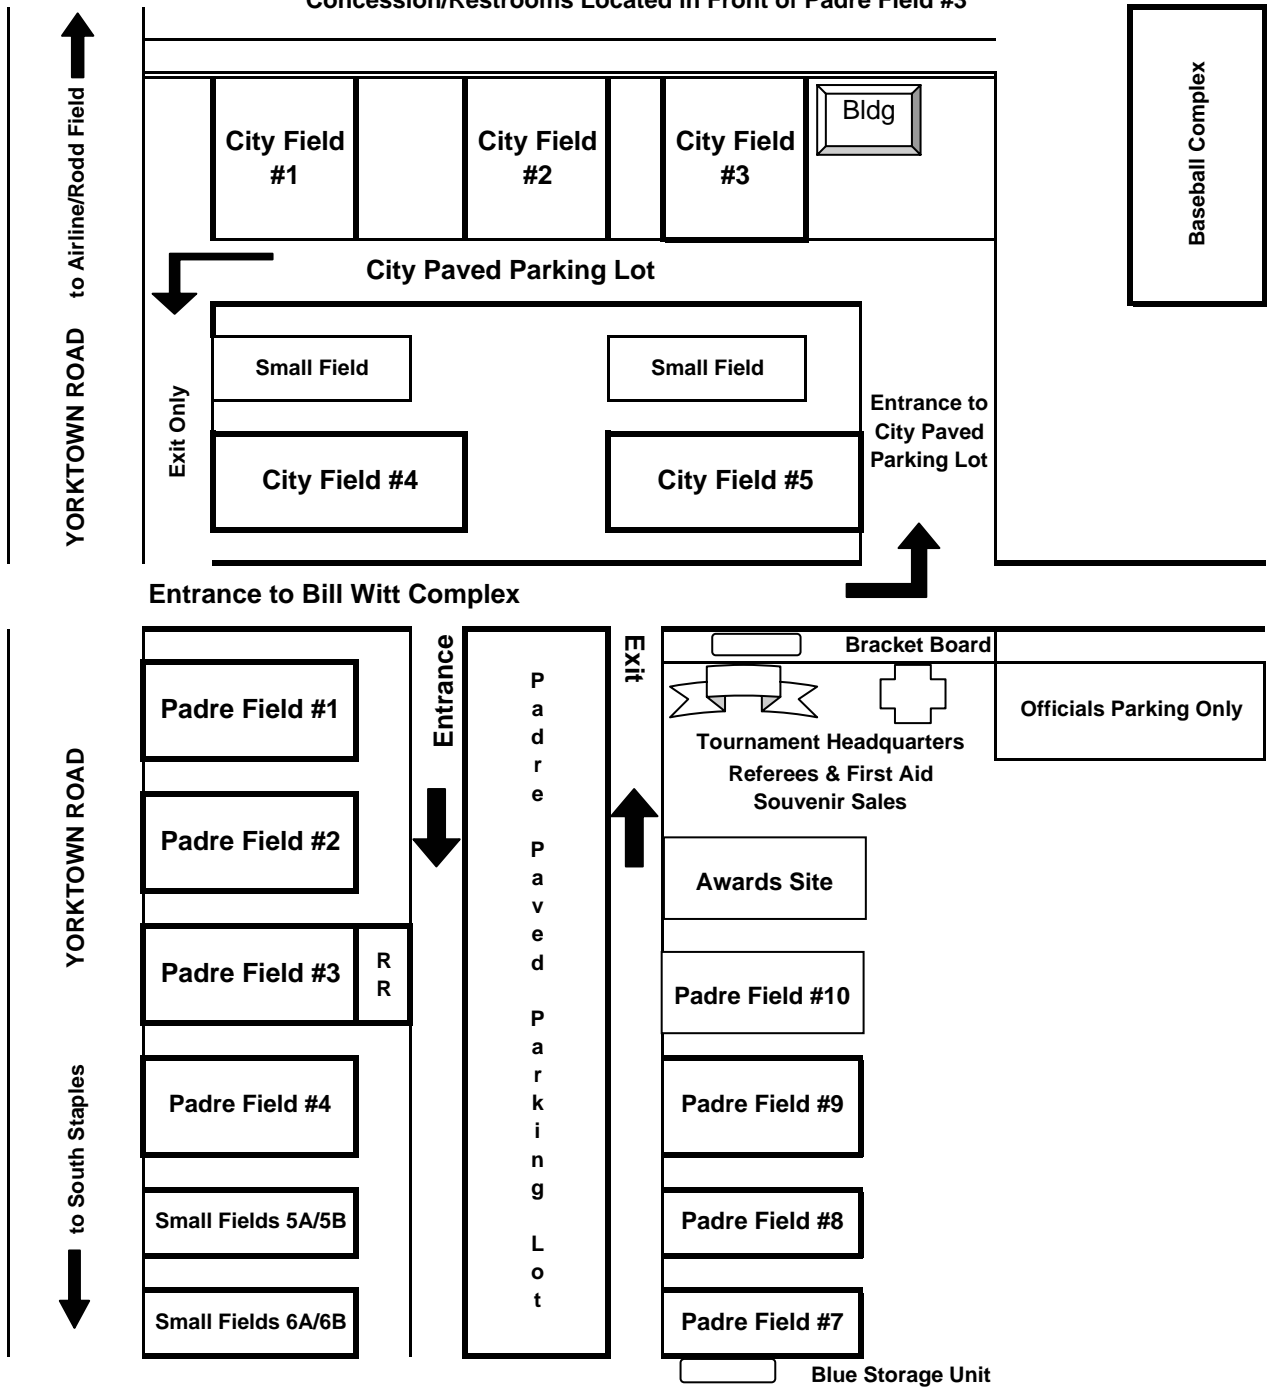

Bill Witt Complex Corpus Christi, Texas

Home of Padre Soccer League and Pop Warner Football
Concession/Restrooms Located in Front of Padre Field #3

Bill Witt Park Rules

- * Park Only in Designated Areas
- * No Alcoholic Beverages Permitted at Fields (City Ordinance)
- * Please Pick Up Trash in Your Area After Each Game
- * No Glass Containers Permitted In Park
- * No Camping, Fires, Etc Permitted in Park
- * All Pets Must be Maintained on a Leash (City Ordinance)